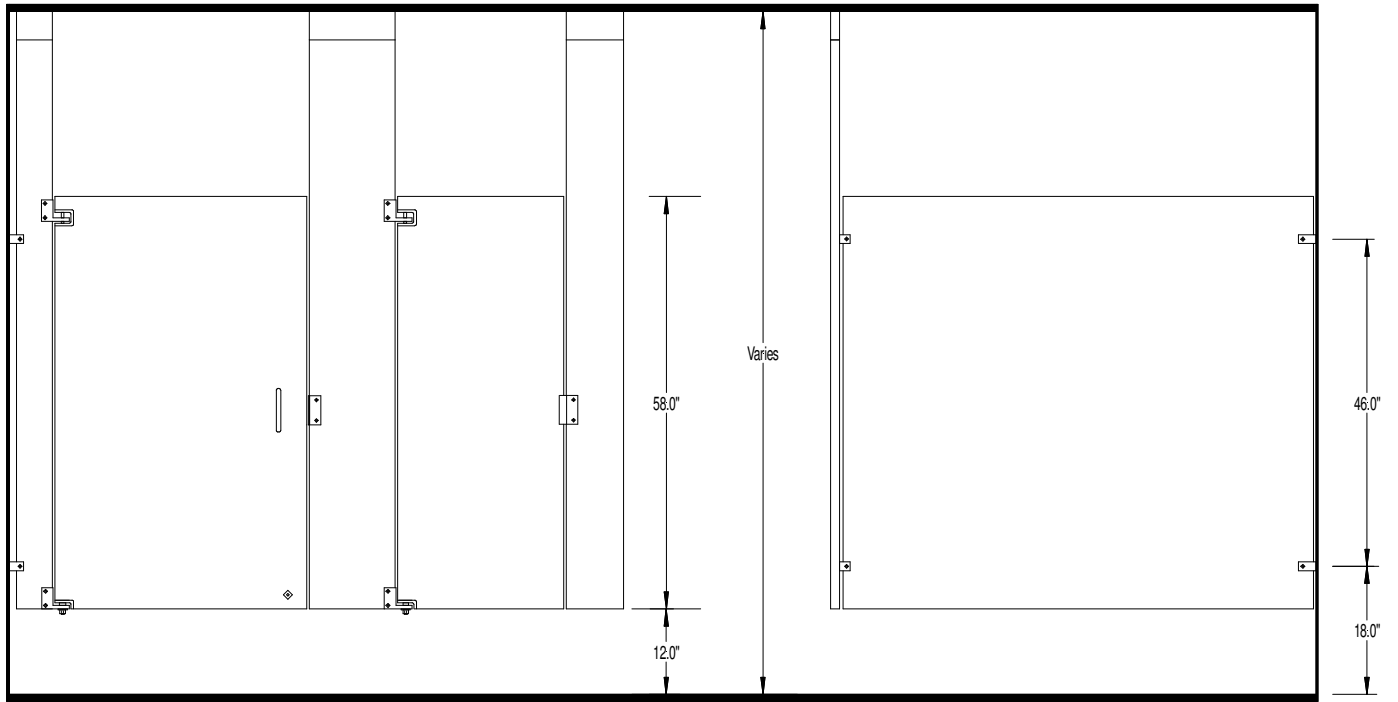

SERIES 0600 PLASTIC LAMINATE TOILET PARTITIONS

CEILING HUNG

ELEVATION

FRONT VIEW

SIDE VIEW