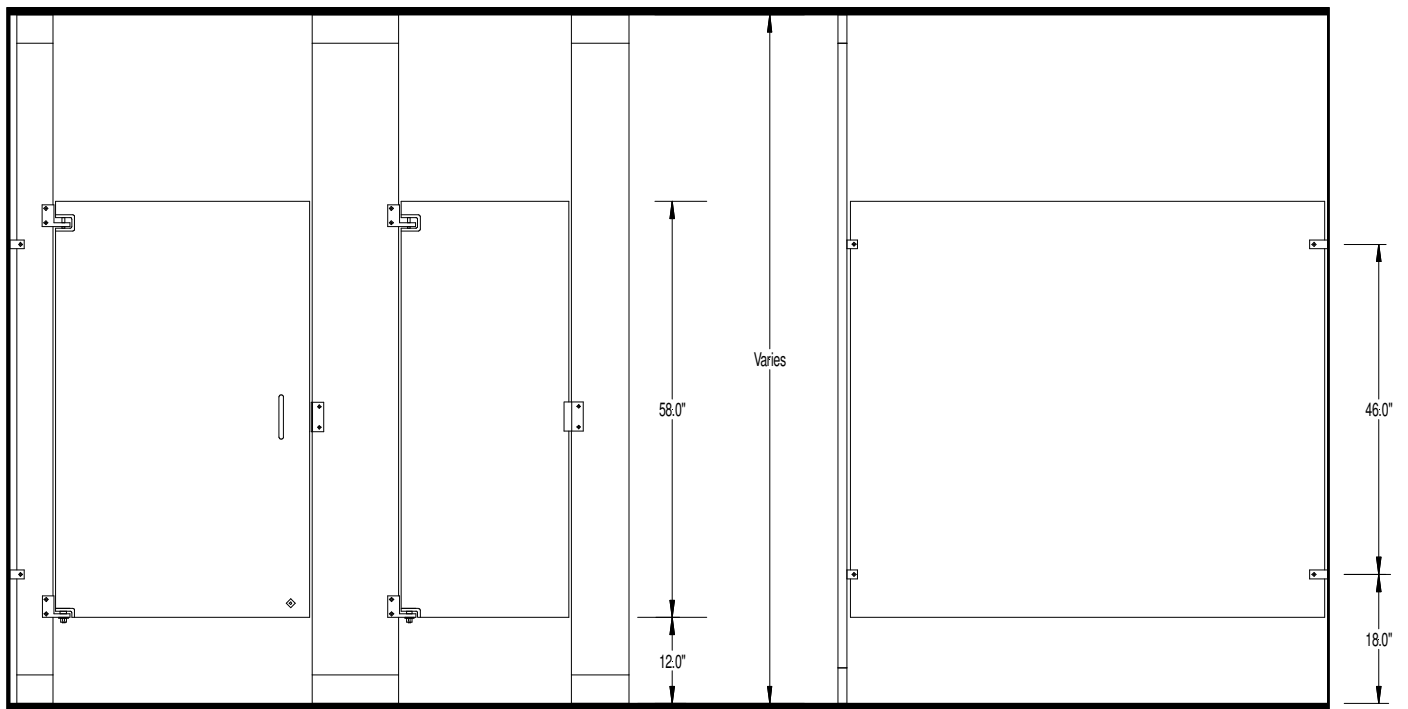

SERIES 1000 PLASTIC LAMINATE TOILET PARTITIONS

FLOOR TO CEILING

ELEVATION

FRONT VIEW

SIDE VIEW