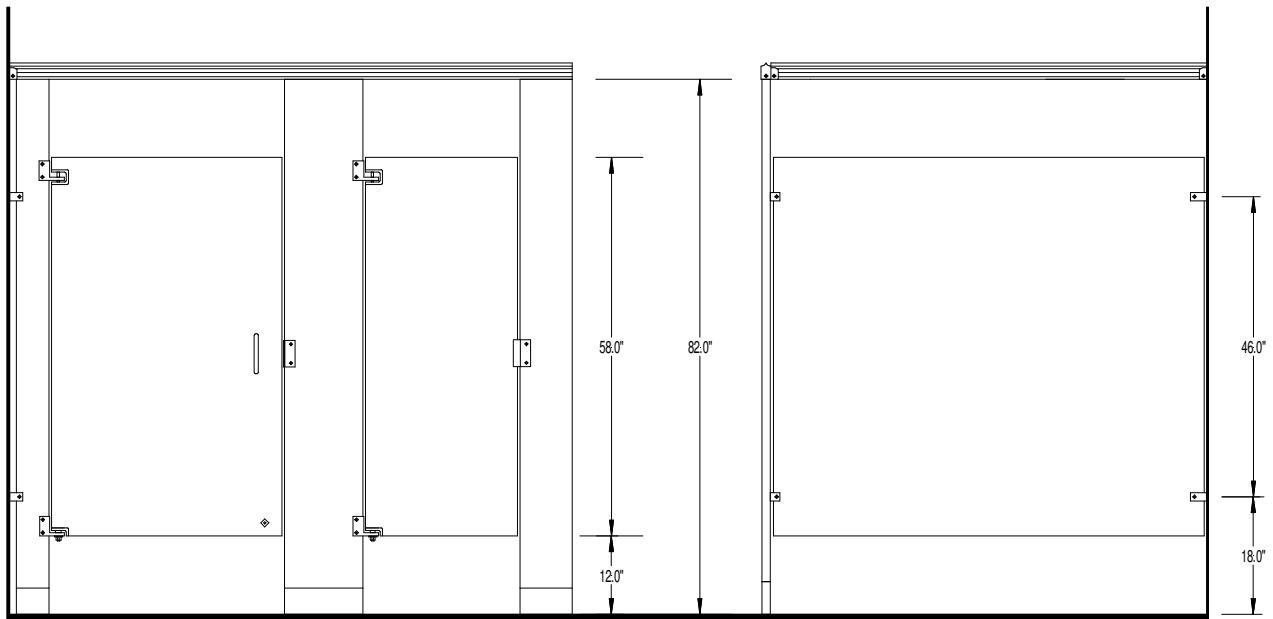

SERIES 0400 PLASTIC LAMINATE TOILET PARTITIONS
FLOOR MOUNTED & HEADRAIL BRACED

ELEVATION

FRONT VIEW

SIDE VIEW