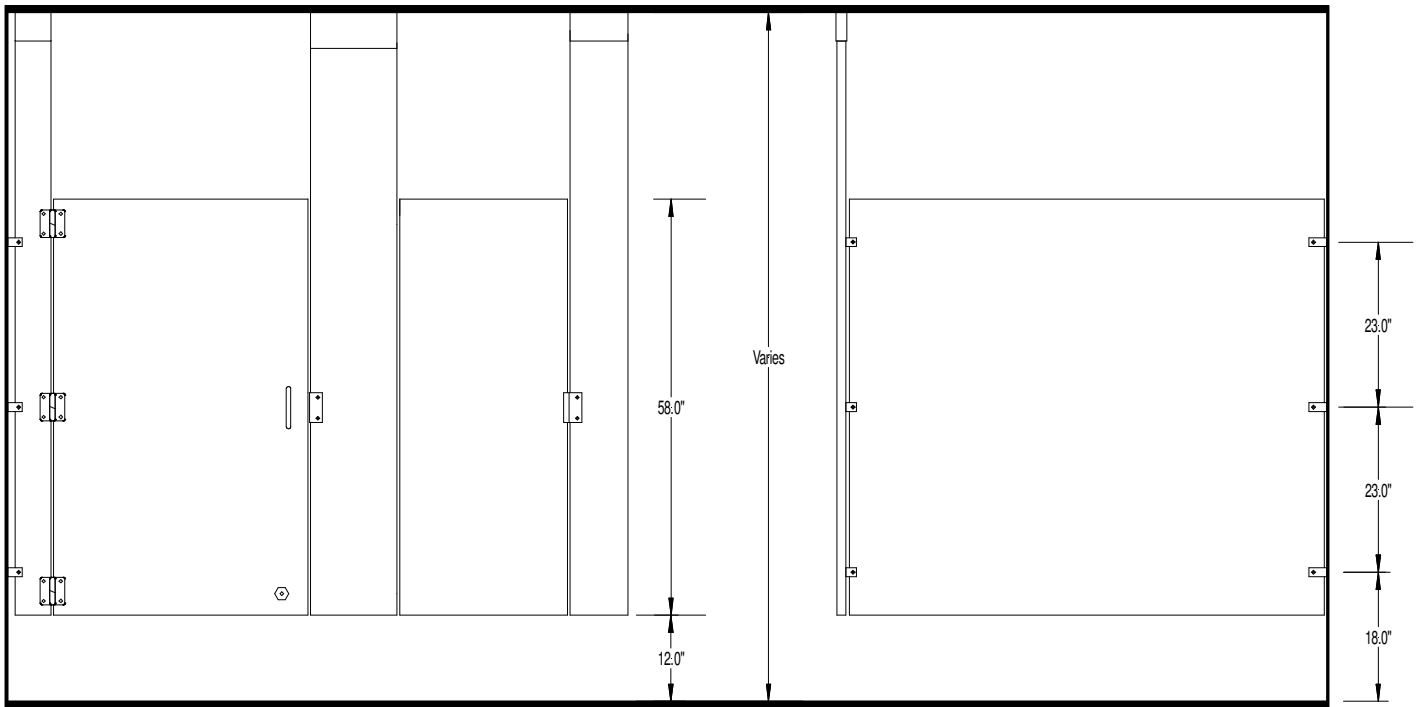

SERIES SP600 SOLID PHENOLIC TOILET PARTITIONS

CEILING HUNG

ELEVATION

FRONT VIEW

SIDE VIEW