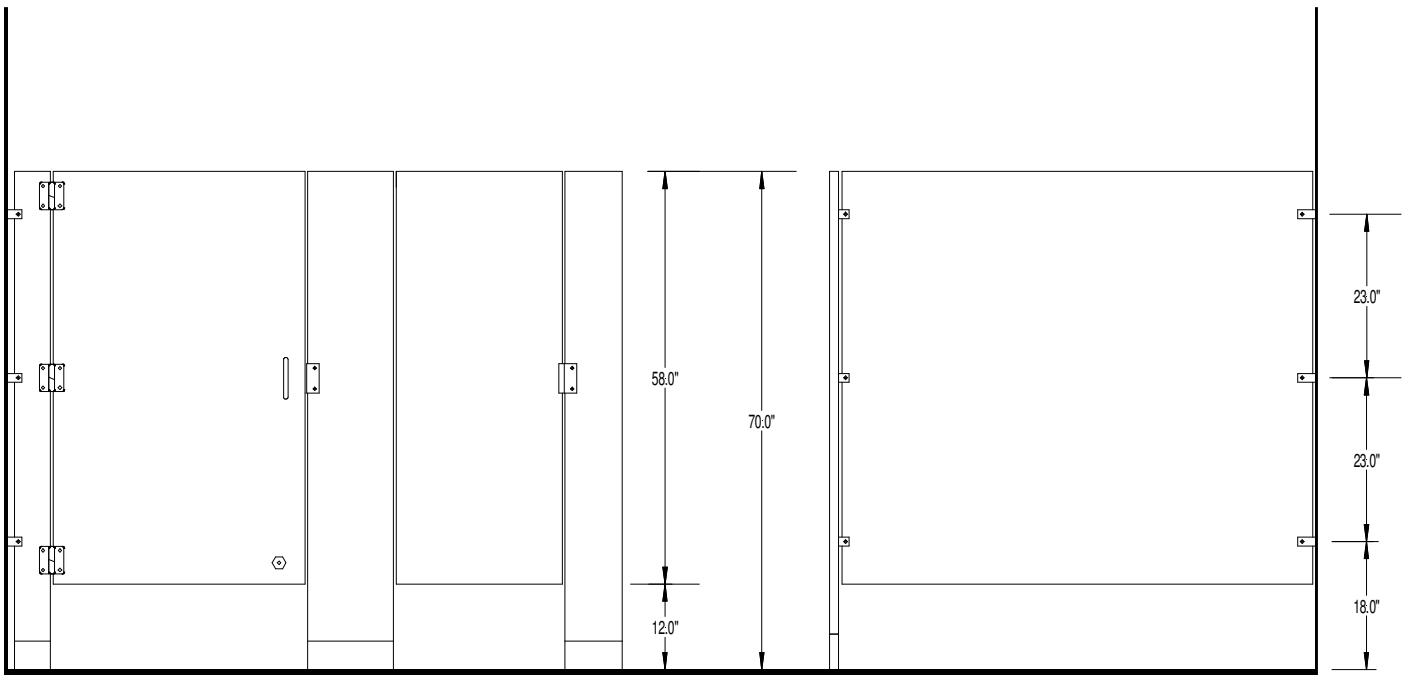

SERIES SP500 SOLID PHENOLIC TOILET PARTITIONS

FLOOR MOUNTED

ELEVATION

FRONT VIEW

SIDE VIEW