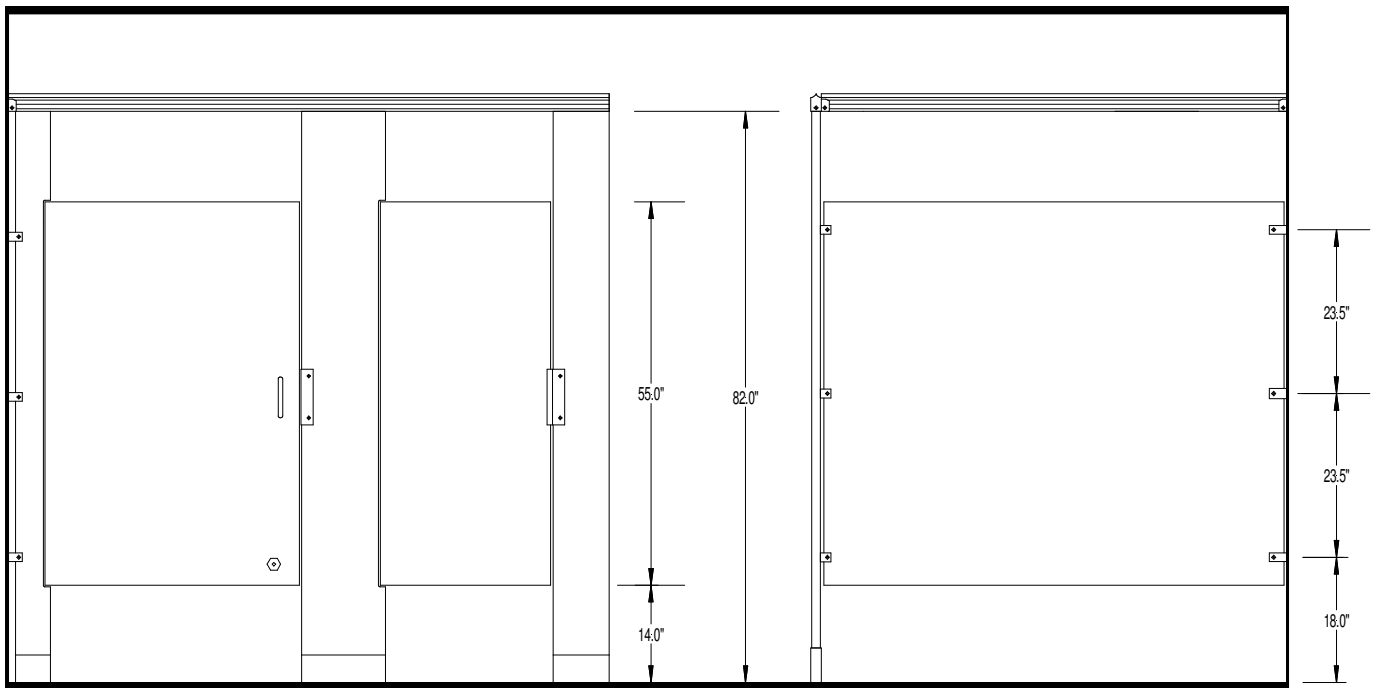

SERIES 0400 (HDPE) SOLID PLASTIC TOILET PARTITIONS
FLOOR MOUNTED AND HEADRAIL BRACED

ELEVATION

FRONT VIEW

SIDE VIEW